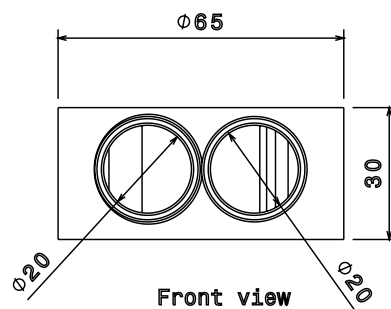

Packed in qty 20

ADDITIONAL NOTES

Manufactured to BS4607 part 1
Product includes 2 x M4 Brass Inserts

Isometric view

Top view

Side view

Front view