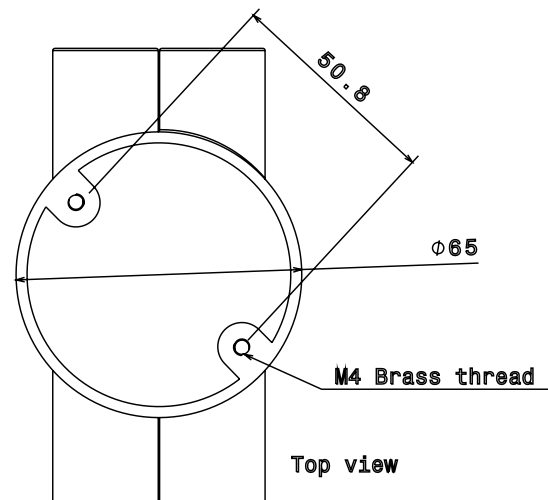

PRODUCT CODE: PB8W
PVC CONDUIT BOX

DESCRIPTION

20mm H PVC Conduit Box

FINISH

White

MATERIAL

PVC

PACKAGING

Packed in qty 20

ADDITIONAL NOTES

Manufactured to BS4607 part 1
Product includes 2 x M4 Brass Inserts

Isometric view

Top view

Side view

Front view